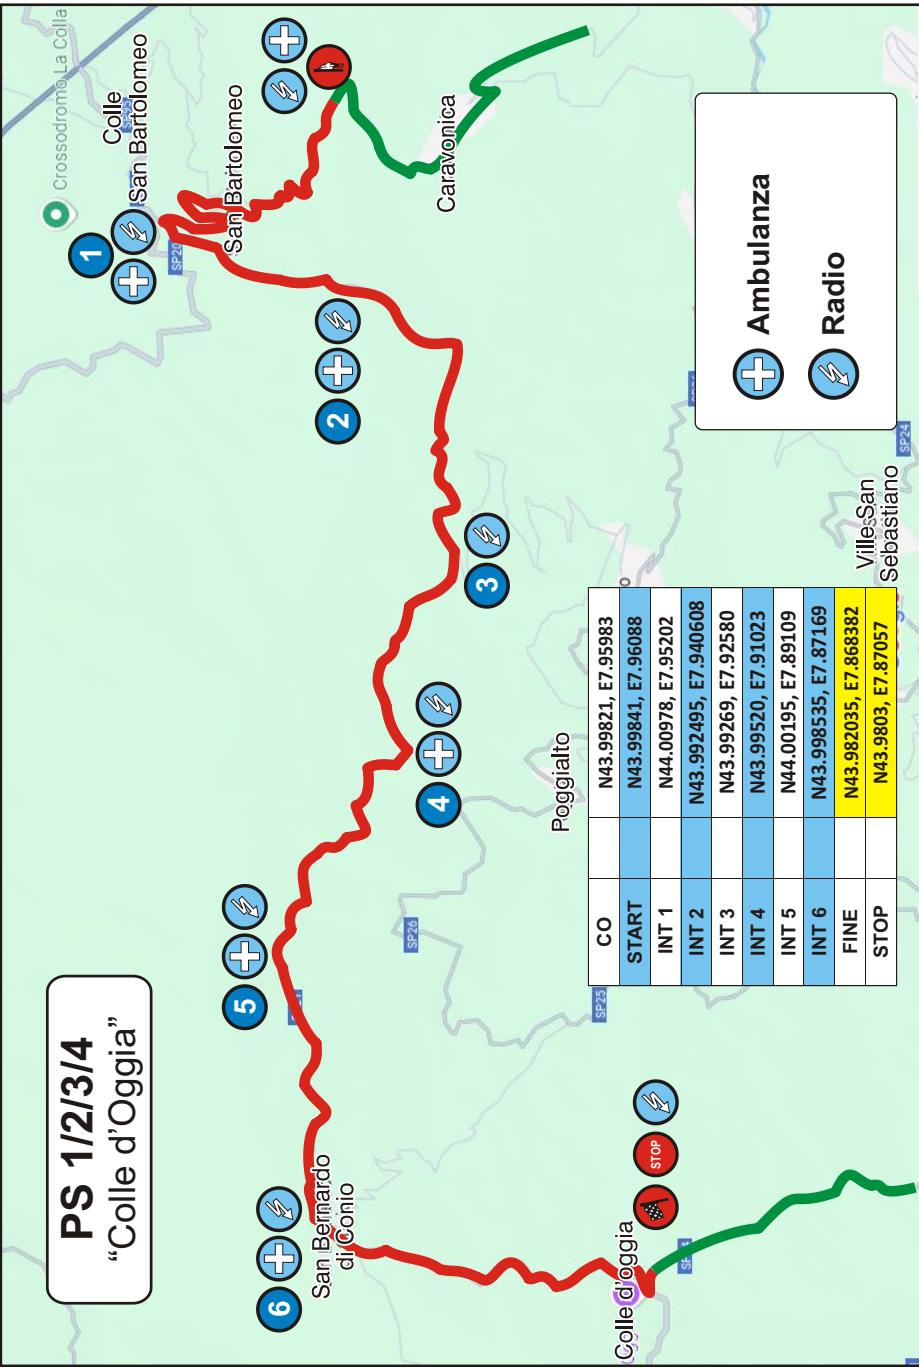

PS 1/2/3/4 "Colle d'Oggia"

CO	N43.99821, E7.95983
START	N43.99841, E7.96088
INT 1	N44.00978, E7.95202
INT 2	N43.992495, E7.940608
INT 3	N43.99269, E7.92580
INT 4	N43.99520, E7.91023
INT 5	N44.00195, E7.89109
INT 6	N43.998535, E7.87169
FINE	N43.982035, E7.868382
STOP	N43.9803, E7.87057

Ambulanza

Radio